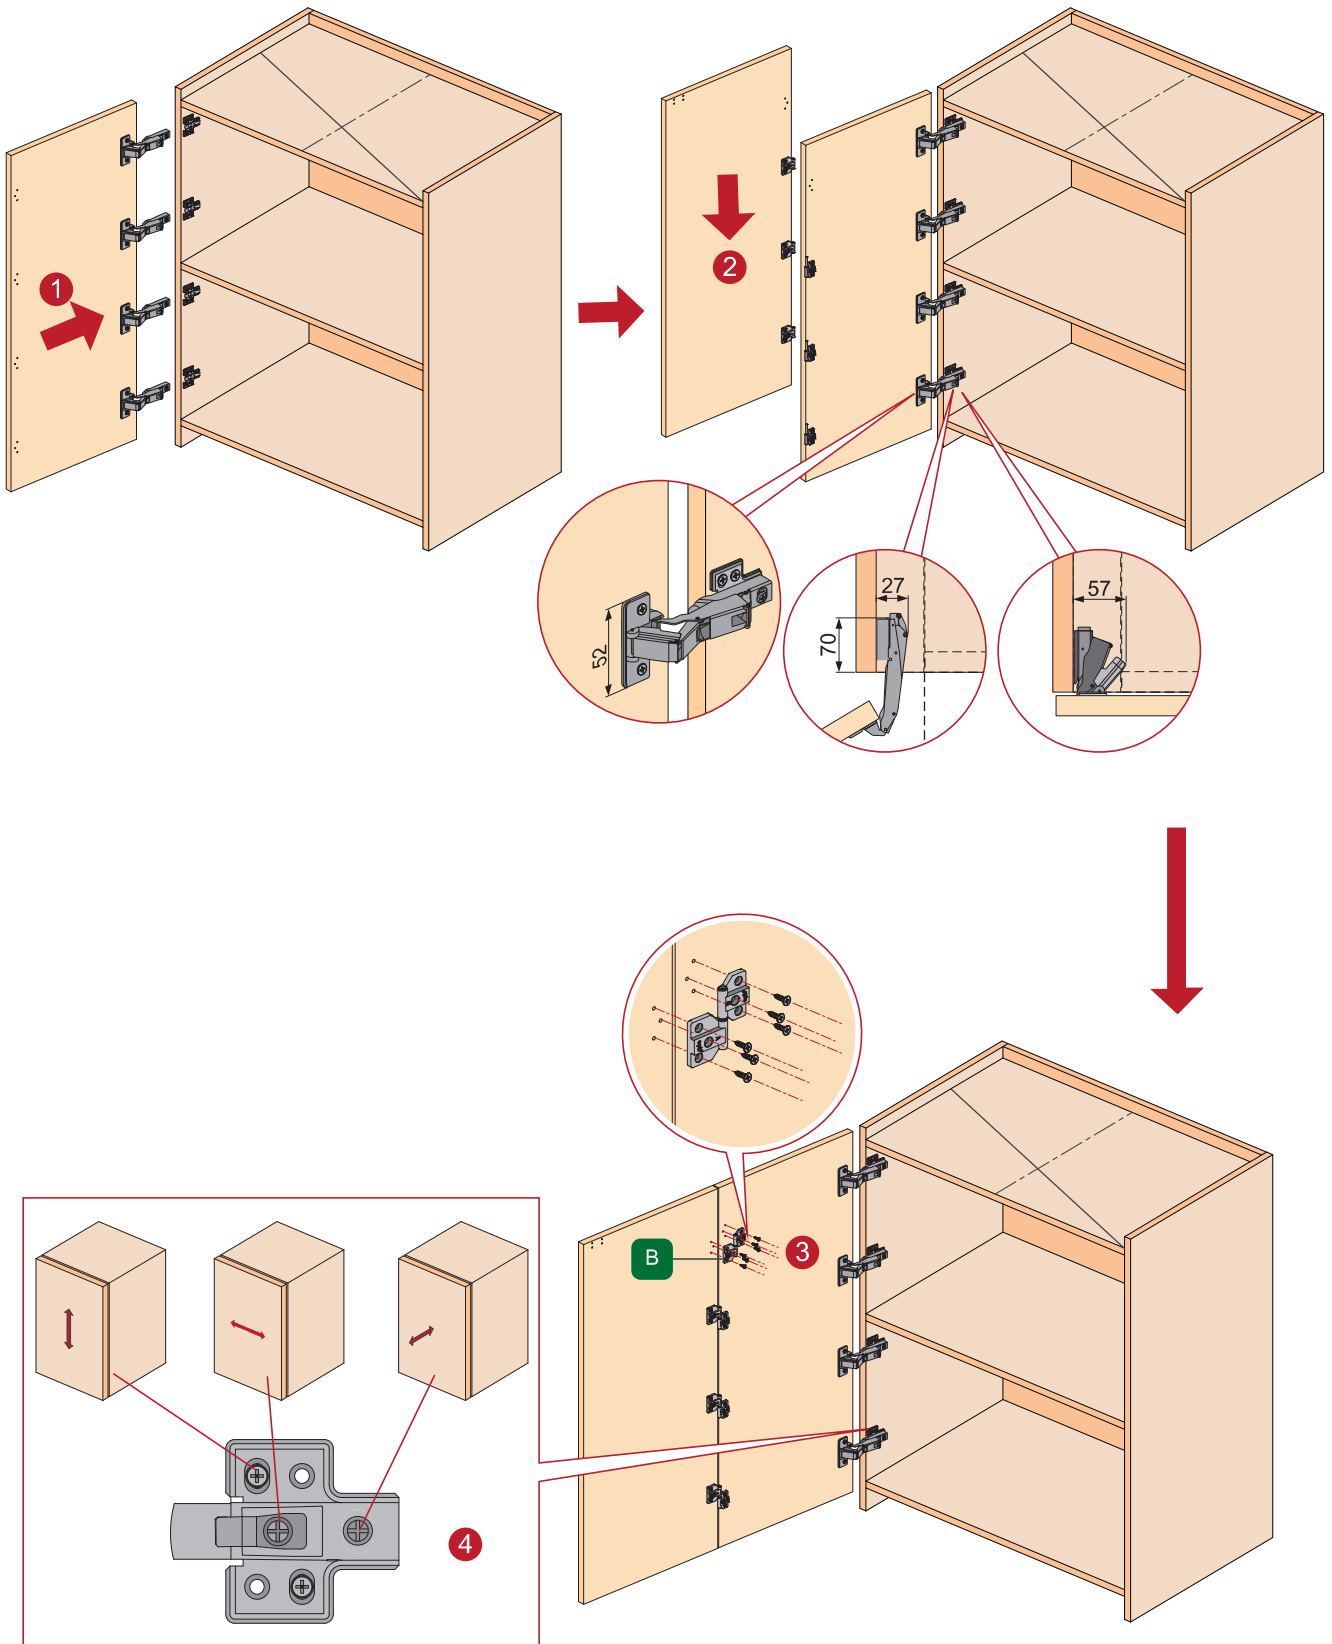

- DW(Door width): 300~400mm
- Door weight: ≤12kg
- DH(Door height): ≤2400mm
- Door panel weight depends on hinges.

A. 2 Türen / 2 Doors

B. 4 Türen / 4 Doors

C. 4 Türen / 4 Doors

Montage außen / Outer top mounting

Montage innen / Inner ceiling mounting

1

DW (Door width)	C	D	E
300	550	55	35
350	550	55	35
350	465	45	40
400	465	50	35

2 Montage außen / Outer top mounting

2 Montage innen / Inner ceiling mounting

2 Montage außen / Outer top mounting

Montage innen / Inner ceiling mounting

3

4

Montage außen /
Outer top mounting

Montage innen /
Inner ceiling mounting