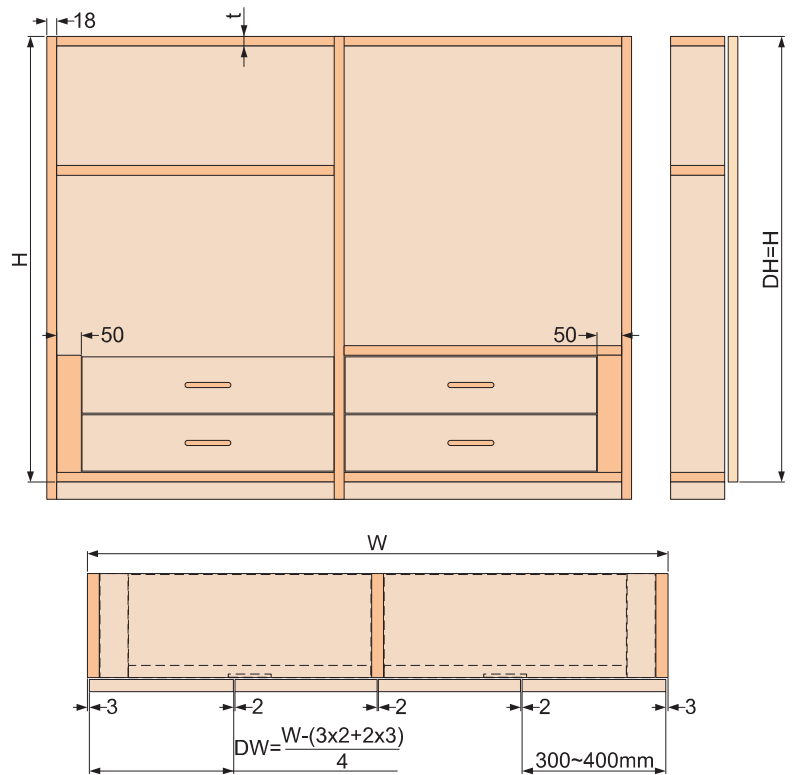

- DW(Door width): 300~400mm
- Door weight: ≤12kg
- DH(Door height): ≤2400mm
- Door panel weight depends on hinges.

A. 2 Türen / 2 Doors

B. 4 Türen / 4 Doors

C. 4 Türen / 4 Doors

Montage außen / Outer top mounting

Montage innen / Inner ceiling mounting

1

DW (Door width)	C	D	E
300	550	55	35
350	550	55	35
350	465	45	40
400	465	50	35

2 Montage außen / Outer top mounting

2 Montage innen / Inner ceiling mounting

2 Montage außen / Outer top mounting