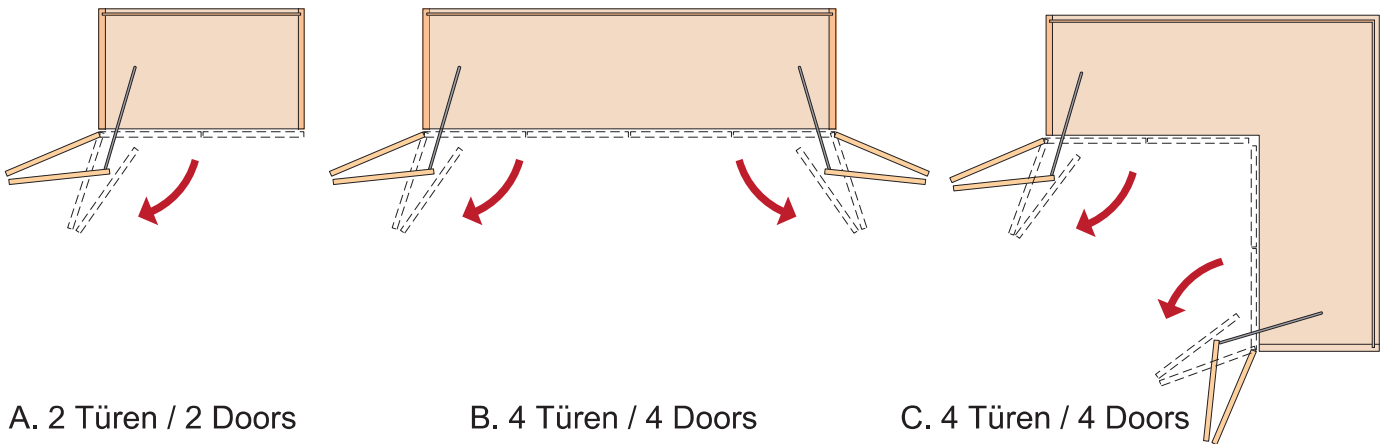

- DW(Door width): 300~400mm
- Door weight: ≤12kg
- DH(Door height): ≤2400mm
- Door panel weight depends on hinges.

A. 2 Türen / 2 Doors

B. 4 Türen / 4 Doors

C. 4 Türen / 4 Doors

Montage außen / Outer top mounting

Montage innen / Inner ceiling mounting

1

DW (Door width)	C	D	E
300	550	55	35
350	550	55	35
350	465	45	40
400	465	50	35

2 Montage außen / Outer top mounting

2 Montage innen / Inner ceiling mounting

2 Montage außen / Outer top mounting