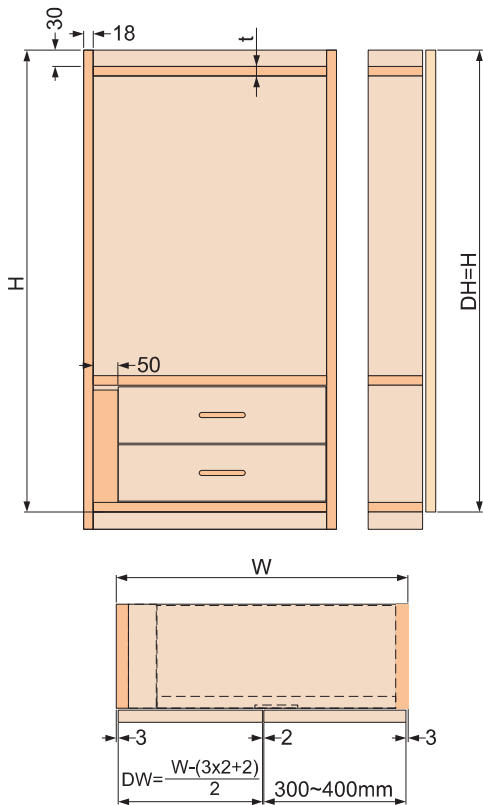

- DW(Door width): 300~400mm
- Door weight: ≤12kg
- DH(Door height): ≤2400mm
- Door panel weight depends on hinges.

A. 2 Türen / 2 Doors

B. 4 Türen / 4 Doors

C. 4 Türen / 4 Doors

Montage außen / Outer top mounting

Montage innen / Inner ceiling mounting

1

DW (Door width)	C	D	E
300	550	55	35
350	550	55	35
350	465	45	40
400	465	50	35

2 Montage außen / Outer top mounting

2 Montage innen / Inner ceiling mounting

2 Montage außen / Outer top mounting