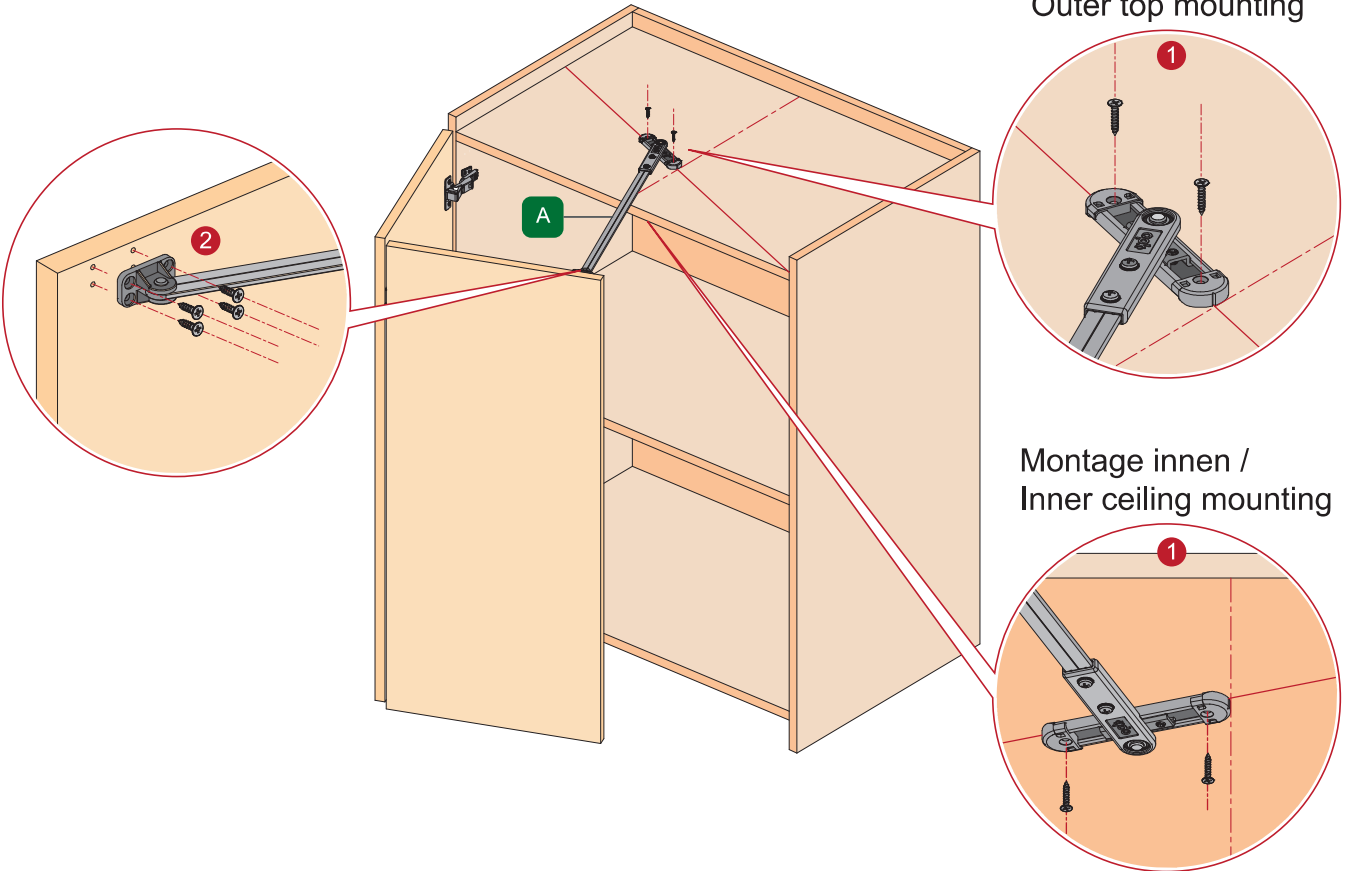

- DW(Door width): 300~400mm
- Door weight: ≤12kg
- DH(Door height): ≤2400mm
- Door panel weight depends on hinges.

A. 2 Türen / 2 Doors

B. 4 Türen / 4 Doors

C. 4 Türen / 4 Doors

Montage außen / Outer top mounting

Montage innen / Inner ceiling mounting

1

DW (Door width)	C	D	E
300	550	55	35
350	550	55	35
350	465	45	40
400	465	50	35

2 Montage außen / Outer top mounting

2 Montage innen / Inner ceiling mounting

2 Montage außen / Outer top mounting

Montage innen / Inner ceiling mounting

3

4

Montage außen /
Outer top mounting

Montage innen /
Inner ceiling mounting